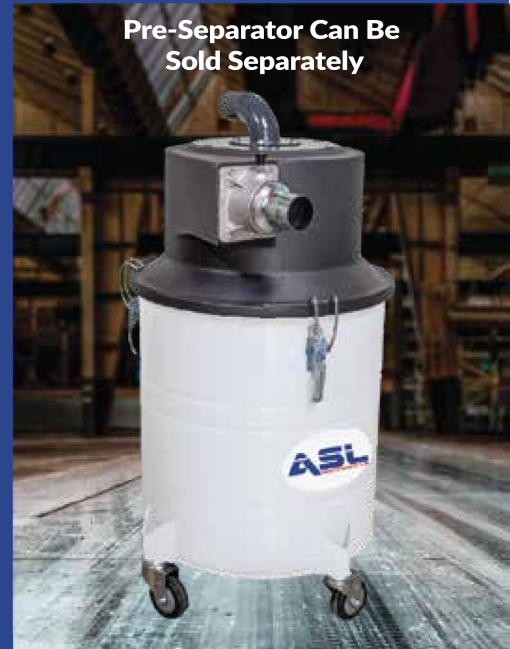

# 1103PS

## 110V INDUSTRIAL VACUUM WITH PRE-SEP

The ASL 1103PS is a powerful 110V vacuum with **3 motors** inside. With the easy to use dolly, transportation is hassle-free.

A unique feature of this vacuum is the self-cleaning filter, where a mechanism will constantly clear the filter to ensure maximum performance. A **jet pulse** can also be initiated manually through the red lever.

ASL vacuums come standard with **HEPA** filters. As a 110V, the 1103PS is able to plug directly into standard wall sockets, which simplifies finding an adequate power source.

**FINANCING AVAILABLE**

**2 YEAR WARRANTY**

Self-Cleaning Mechanism

Control Panel

Pre-Separator Can Be Sold Separately

2-Piece Wand

Metal Coupler

Hose with 2 Rubber Couplers

Adjustable Brush Head

2 Longopacs