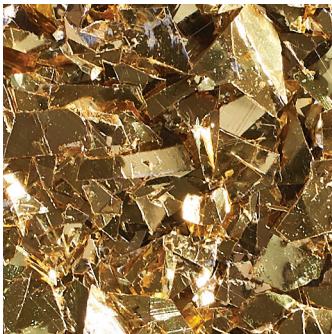

GLITTER™ FLAKE ENHANCEMENT ADDITIVE

GLITTER FLAKE (0.125" RANDOM-CUT)

White
G1010

Silver
G1020

Gunmetal
G1030

Bronze
G1040

Gold
G1050

Copper
G1060

Brown
G1070

Black
G1080

Midnight
G1090

Pearl
G2010

Holographic
G2020

Crystallina
G2030

GLITTER™

FLAKE ENHANCEMENT ADDITIVE

GLITTER POWDER (0.008" HEX-CUT)

Silver
G6010

Gunmetal
G6020

Bronze
G6025

Gold
G6030

Copper
G6035

Brown
G6040

Black
G6045