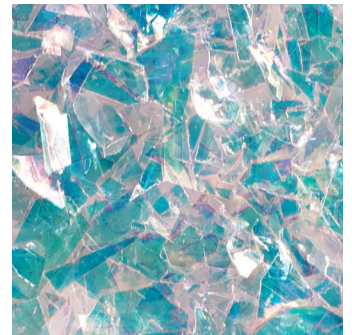

GLITTER™ FLAKE ENHANCEMENT ADDITIVE

GLITTER FLAKE (0.125" RANDOM-CUT)

White
G1010

Silver
G1020

Gunmetal
G1030

Bronze
G1040

Gold
G1050

Copper
G1060

Brown
G1070

Black
G1080

Midnight
G1090

Pearl
G2010

Holographic
G2020

Crystallina
G2030

GLITTER™

FLAKE ENHANCEMENT ADDITIVE

GLITTER POWDER (0.008" HEX-CUT)

Silver
G6010

Gunmetal
G6020

Bronze
G6025

Gold
G6030

Copper
G6035

Brown
G6040

Black
G6045