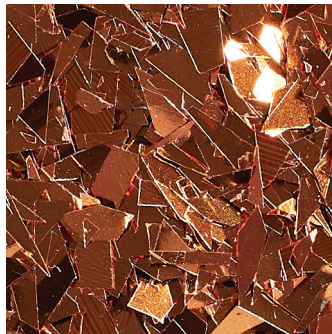

GLITTER™ FLAKE ENHANCEMENT ADDITIVE

GLITTER FLAKE (0.125" RANDOM-CUT)

White
G1010

Silver
G1020

Gunmetal
G1030

Bronze
G1040

Gold
G1050

Copper
G1060

Brown
G1070

Black
G1080

Midnight
G1090

Pearl
G2010

Holographic
G2020

Crystallina
G2030

GLITTER™

FLAKE ENHANCEMENT ADDITIVE

GLITTER POWDER (0.008" HEX-CUT)

Silver
G6010

Gunmetal
G6020

Bronze
G6025

Gold
G6030

Copper
G6035

Brown
G6040

Black
G6045

Red
G6050

Green
G6055

Yellow
G6060

Blue
G6065

Fuschia
G6075