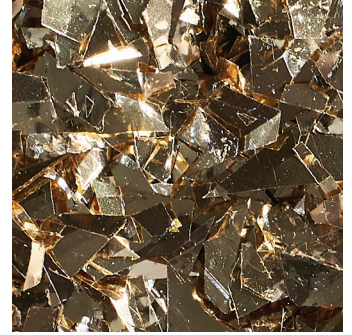

GLITTER™ FLAKE ENHANCEMENT ADDITIVE

GLITTER FLAKE (0.125" RANDOM-CUT)

White
G1010

Silver
G1020

Gunmetal
G1030

Bronze
G1040

Gold
G1050

Copper
G1060

Brown
G1070

Black
G1080

Midnight
G1090

Pearl
G2010

Holographic
G2020

Crystallina
G2030

GLITTER™

FLAKE ENHANCEMENT ADDITIVE

GLITTER POWDER (0.008" HEX-CUT)

Silver
G6010

Gunmetal
G6020

Bronze
G6025

Gold
G6030

Copper
G6035

Brown
G6040

Black
G6045