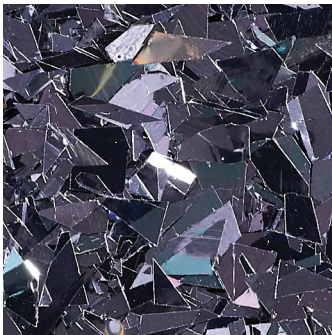

GLITTER™ FLAKE ENHANCEMENT ADDITIVE

GLITTER FLAKE (0.125" RANDOM-CUT)

White
G1010

Silver
G1020

Gunmetal
G1030

Bronze
G1040

Gold
G1050

Copper
G1060

Brown
G1070

Black
G1080

Midnight
G1090

Pearl
G2010

Holographic
G2020

Crystallina
G2030

GLITTER™

FLAKE ENHANCEMENT ADDITIVE

GLITTER POWDER (0.008" HEX-CUT)

Silver
G6010

Gunmetal
G6020

Bronze
G6025

Gold
G6030

Copper
G6035

Brown
G6040

Black
G6045