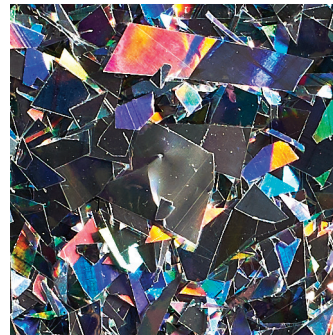

GLITTER™ FLAKE ENHANCEMENT ADDITIVE

GLITTER FLAKE (0.125" RANDOM-CUT)

White
G1010

Silver
G1020

Gunmetal
G1030

Bronze
G1040

Gold
G1050

Copper
G1060

Brown
G1070

Black
G1080

Midnight
G1090

Pearl
G2010

Holographic
G2020

Crystallina
G2030

GLITTER™

FLAKE ENHANCEMENT ADDITIVE

GLITTER POWDER (0.008" HEX-CUT)

Silver
G6010

Gunmetal
G6020

Bronze
G6025

Gold
G6030

Copper
G6035

Brown
G6040

Black
G6045